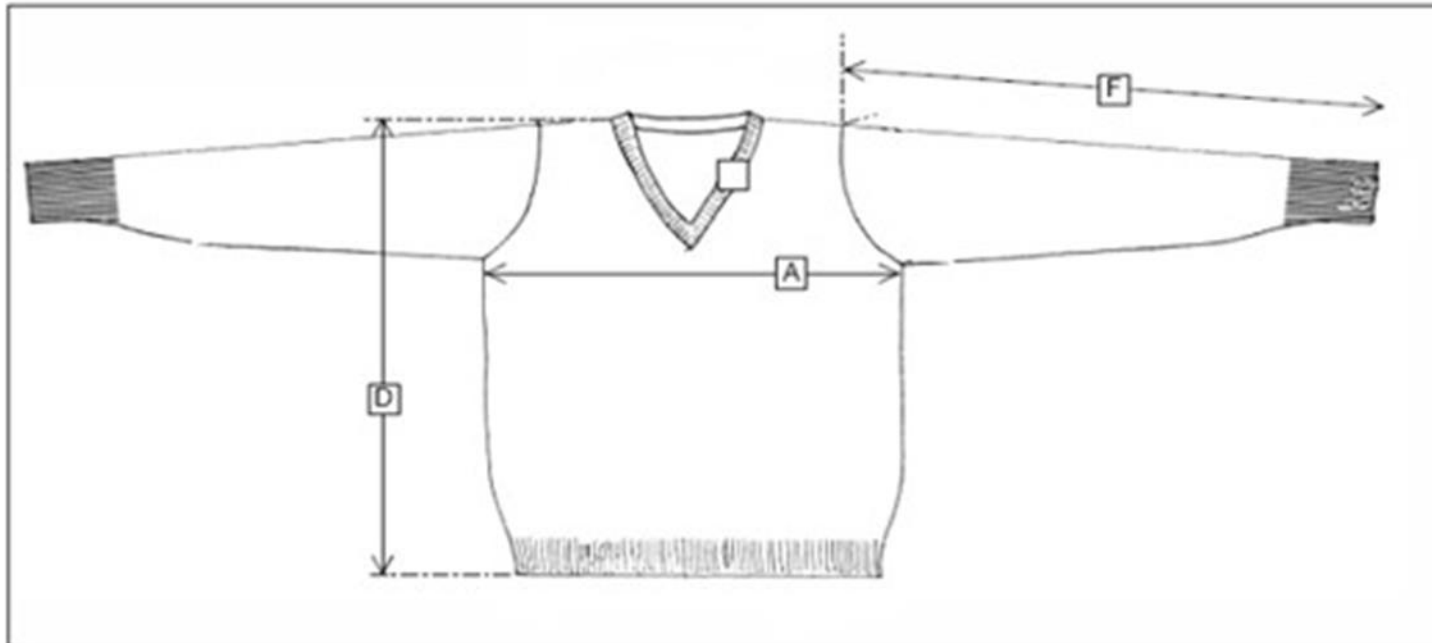

L/S BLOUSE SIZE	RECOMMENDED CHEST CIRCUMFERENCE (CM)	GARMENT CENTRE BACK LENGTH (CM)
10	88	58
12	93	59
14	98	61
16	103	62
18	108	63
20	113	64
22	118	65

Short Sleeved (S/S) Blouse

Please measure your student's chest following these measuring tips and select the corresponding size below. If the measurement is in-between sizes we recommend selecting the larger size to allow room for growth. To check the body length, measure from the base of the neck.

S/S BLOUSE SIZE	RECOMMENDED CHEST CIRCUMFERENCE (CM)	GARMENT CENTRE BACK LENGTH (CM)
10	86	58
12	91	59
14	96	61
16	101	62
18	109	63
20	114	64
22	119	65
24	124	67
26	129	68

Jersey

JE3030(SJ66) Inset Sleeve School Jersey